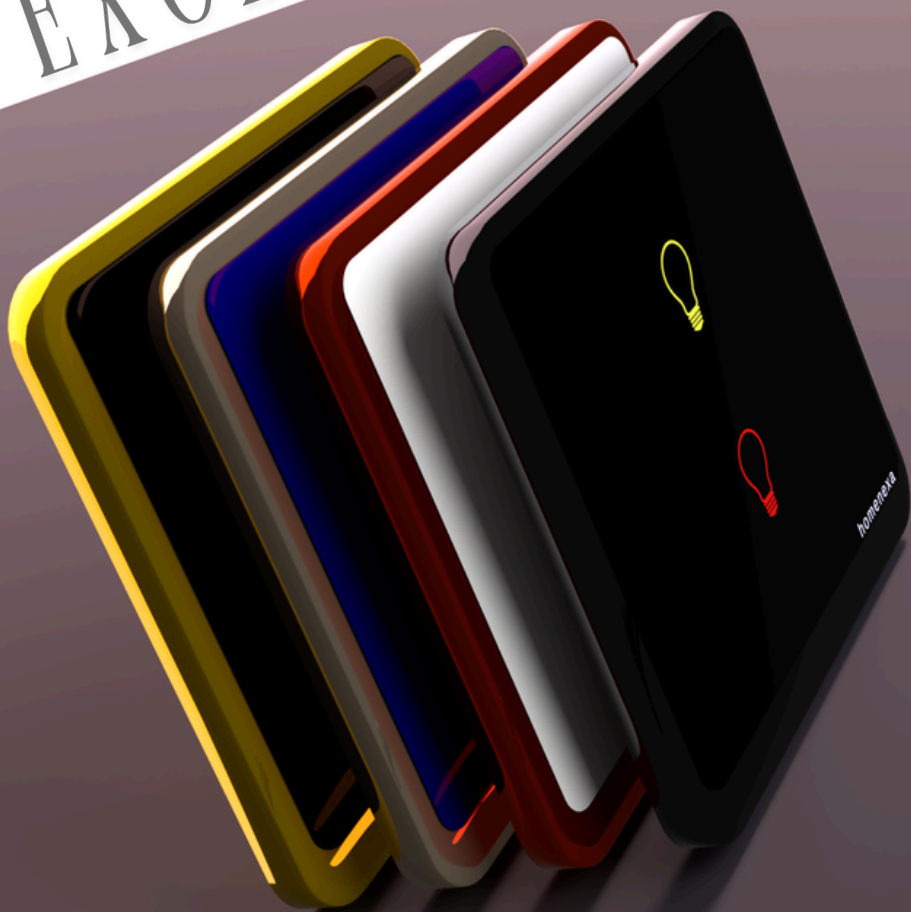

ACCESSORIES

WI-FI CHIP

IP INTERFACE INTEGRATION

FOR MOBILE APP & ALEXA CONTROL

REMOTE

SENSOR

EXCLUSIVE

Metal Frame