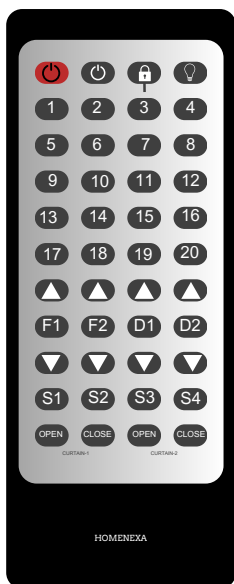

ACCESSORIES

WI-FI CHIP

IP INTERFACE INTEGRATION

FOR MOBILE APP & ALEXA CONTROL

REMOTE