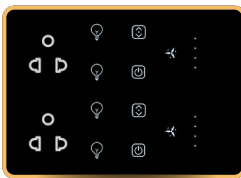

## 8 SWITCH 1 FAN 2 SOCKET

Switches :8, 6A:-7, 20A;-1,

Socket:-2, 2 Way Included

Mobile App : Wi-fi Chip Needed

Material : Acrylic/Glass

Box Size: 12m

12M-Horizon

## 16 SWITCH

Switches :16, 6A:-14, 20A;-2, 2

Way Included

Mobile App : Wi-fi Chip Needed

Material : Acrylic/Glass

Box Size: 12m

12F-Breeze+s