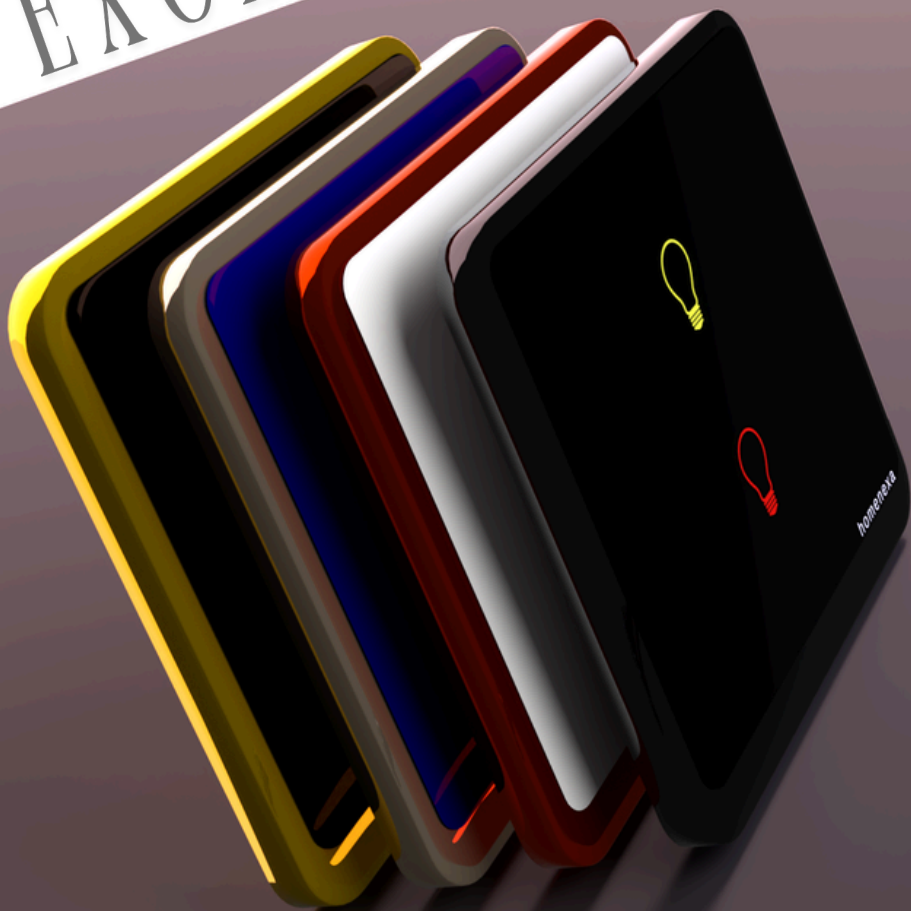

EXCLUSIVE

Metal Frame