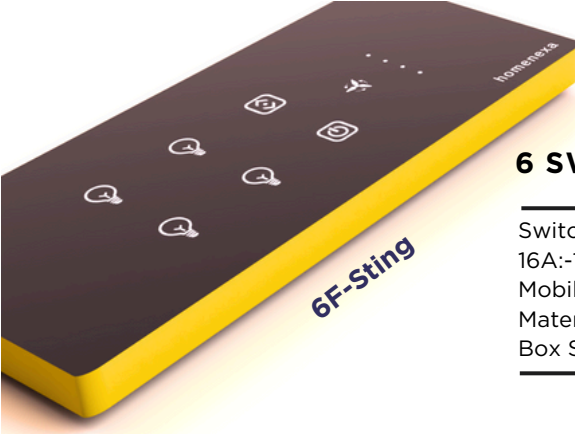

## 2 SWITCH 1 SOCKET

Switches :2, 6A Each, 1 Socket  
Mobile App : Wi-fi Chip Needed  
Material : Acrylic/Glass  
Box Size: 4m

---

**4F-Compact**

## 4 SWITCH 1 FAN

Switches :4, 6A:-3, 16A:-1, Fan:-1  
Mobile App : Wi-fi Chip Needed  
Material : Acrylic/Glass  
Box Size: 4m

---

## 4 SWITCH 1 SOCKET

Switches :4, 6A Each  
Mobile App : Wi-fi Chip Needed  
Material : Acrylic/Glass  
Box Size: 4m

---