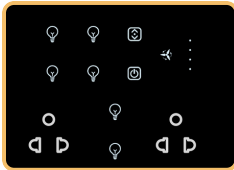

## 12 SWITCH 2 FAN

Switches :12, 6A:-10, 20A;-2, Fan:- 2, 2

Way Included

Mobile App : Wi-fi Chip Needed

Material : Acrylic/Glass

Box Size: 12m

12F-Sting+s